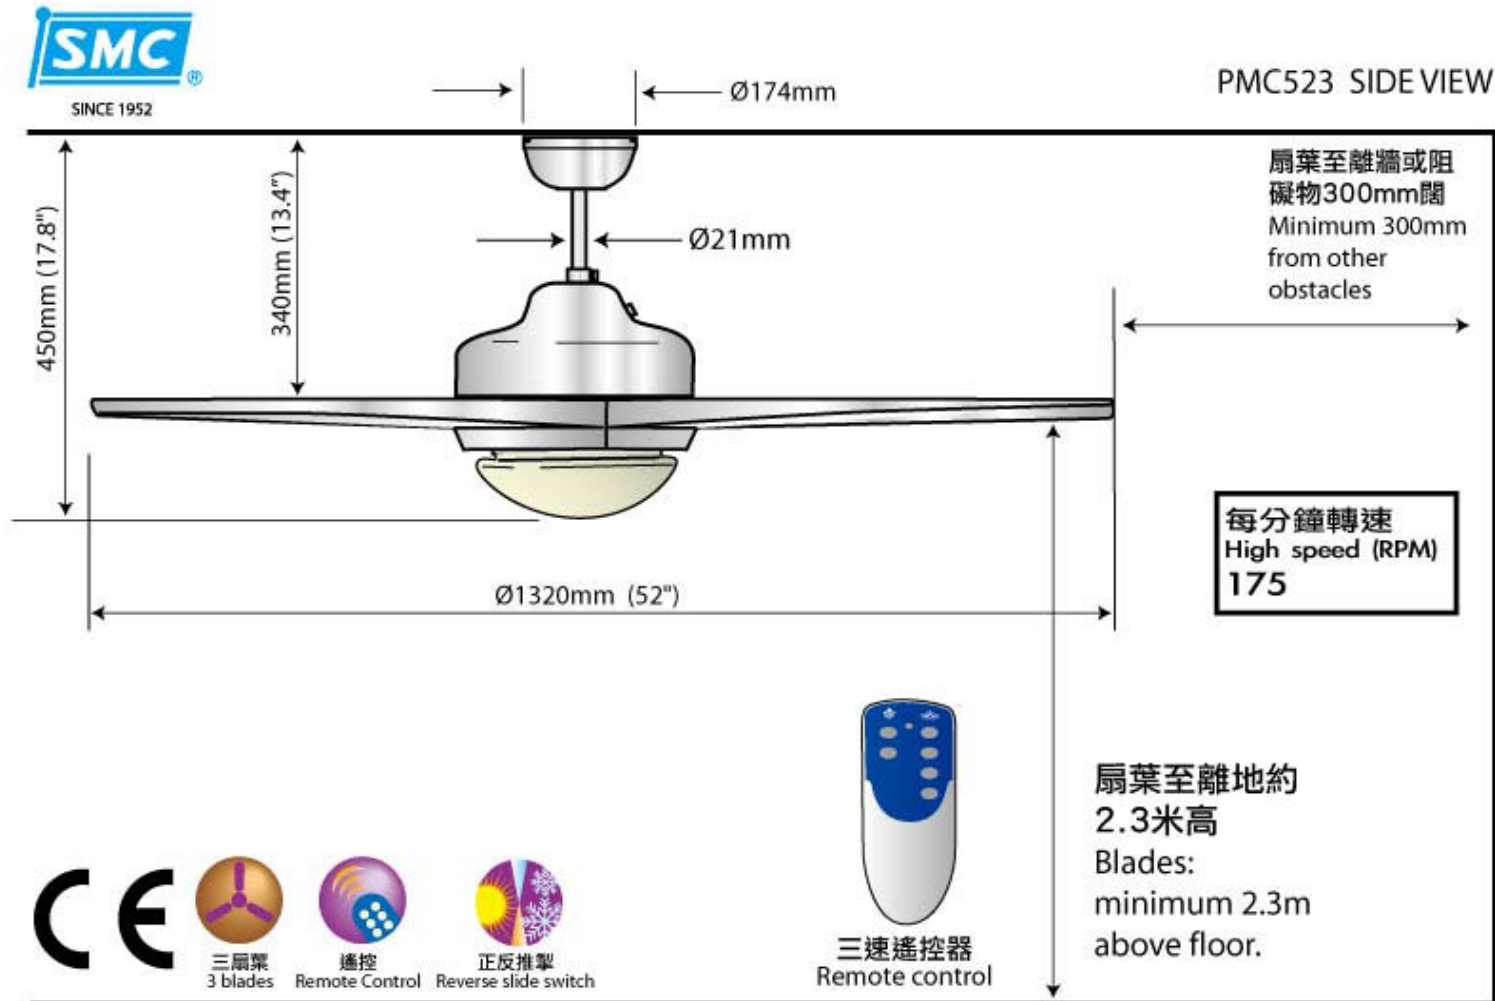

PMC523WH [CODE: C4]

直徑 52 吋配流線型動力設計扇葉，提供更高效能。	52" sweep with aerodynamic-designed blades.
具備正反擊及三速調控，可隨意調節風向和風速。	Quiet 3 - speed reversible operation.
顏色：白色。	Finish : white
配備無線三速遙控器，另附調光功能。	Electronic hand-held remote control with light dimmer.
配備燈飾。	Light kit included.
燈泡數量：1 個(Type R7s, max. 100W)。	No. of bulbs : 1 (Type R7s, max. 100W).

Dimension

Copyright © 殼壳電器工業(香港)有限公司
 網址: www.smc.com.hk/fan
 顧客服務熱線: (852) 25580181
 Copyright © Shell Electric Mfg. (H.K.) Co. Ltd.
 www.smc.com.hk/fan
 Customer Service Hotline: (852) 25580181

產品規格以實物為準, 如有變動, 恕不另行通知
 尺寸和重量是近似值
 Specifications are subject to change without prior notice.
 Dimensions and weights at approximate