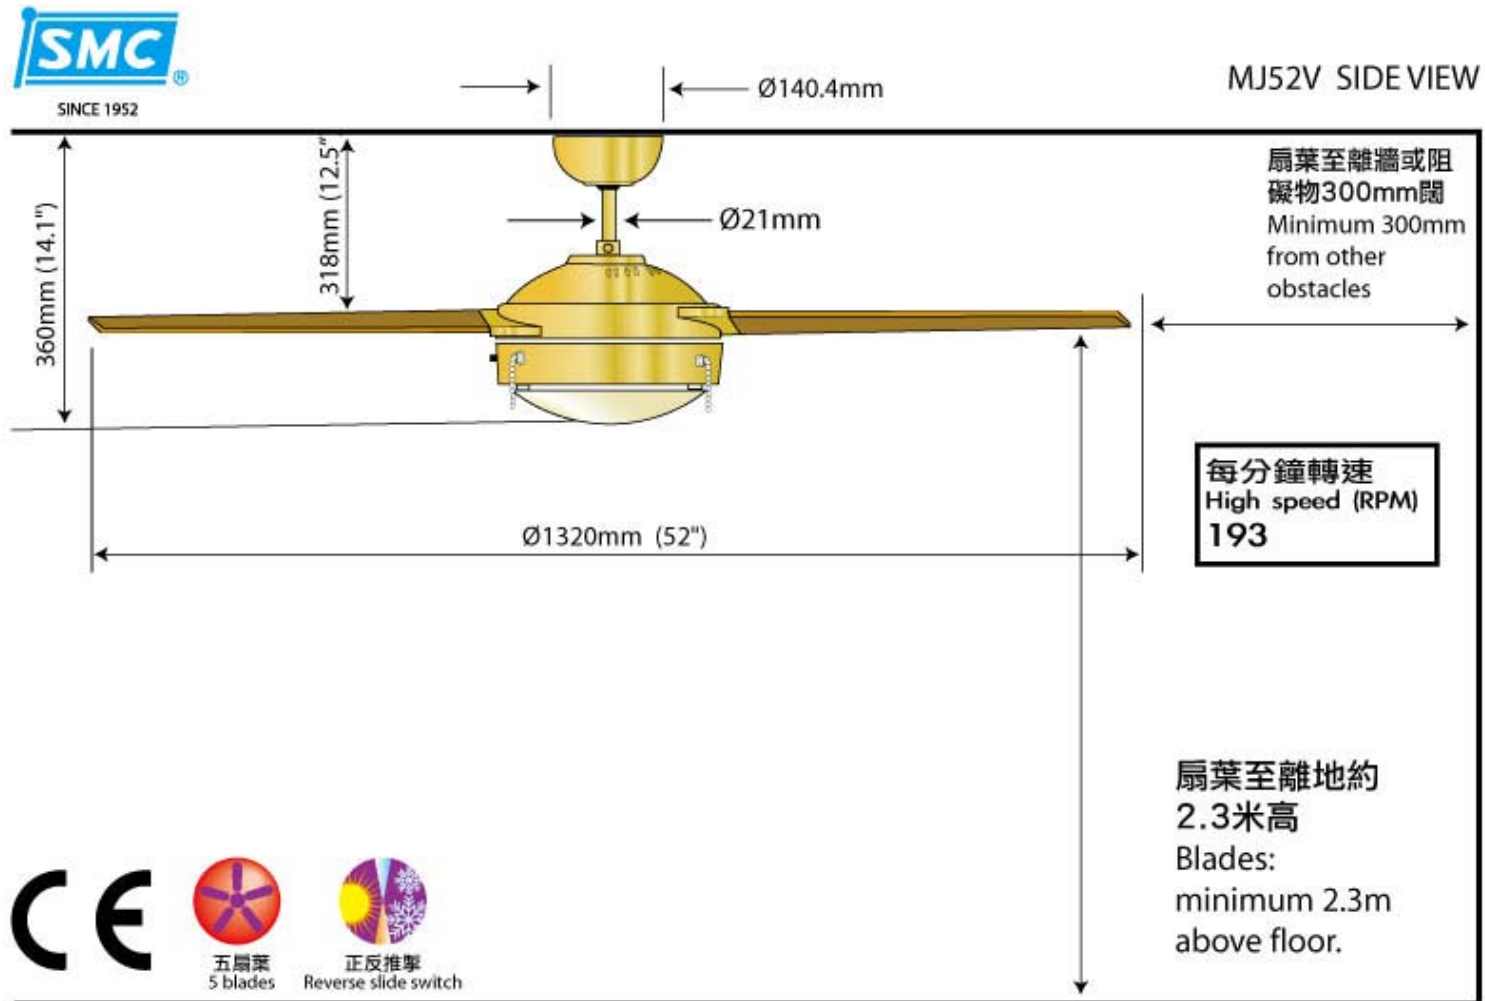

MJ52VB [CODE: D2]

直徑 52 吋系列配高級木扇葉。	52" sweep with high quality wood blades.
具備正反掣及三速拉掣，隨意調節風向，風速。	3 - speed reversible motor.
顏色: 金銅色。	Finish : polished brass.
配備燈飾。	Light kit included.
燈泡數量: 2 個(Type E27, max. 60W)。	No. of bulbs : 2 (Type E27, max. 60W).

Dimension

Copyright © 銀亮電器工業(香港)有限公司
 網址: www.smc.com.hk/fan
 顧客服務熱線: (852) 25580181
 Copyright © Shell Electric Mfg. (H.K.) Co. Ltd.
www.smc.com.hk/fan
 Customer Service Hotline: (852) 25580181

產品規格以實物為準, 如有變動, 恕不另行通知
 尺寸和重量是近似值
 Specifications are subject to change without prior notice.
 Dimensions and weights at approximate