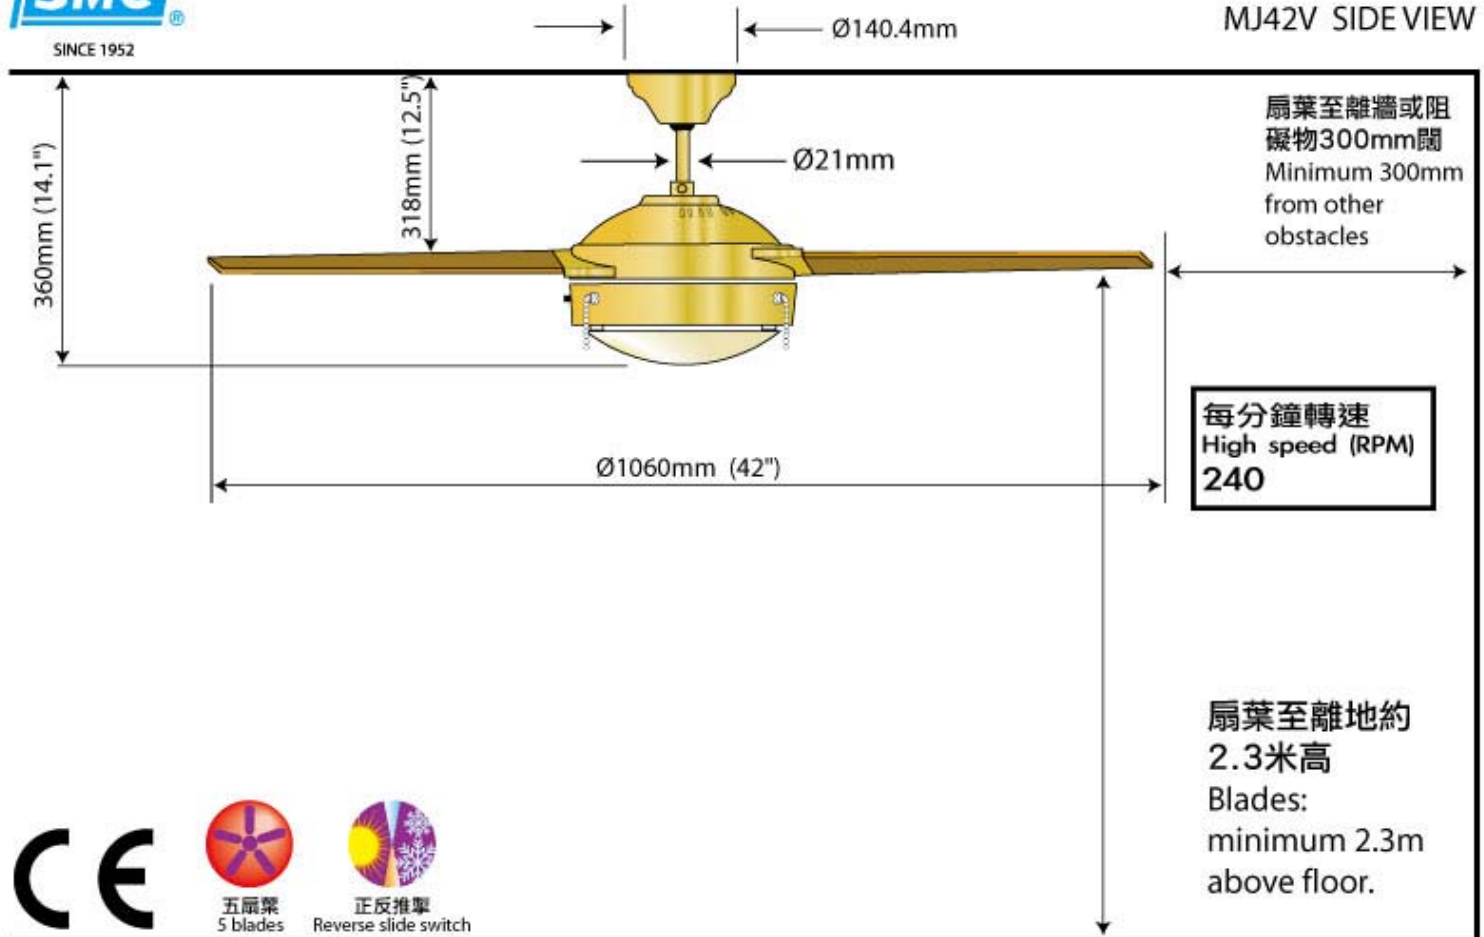

MJ42VB [CODE: D7]

直徑 42 吋系列配高級木扇葉。	42" sweep with high quality wood blades.
具備正反擊及三速拉掣，隨意調節風向，風速。	3 - speed reversible motor.
顏色: 金銅色。	Finish : polished brass.
配備燈飾。	Light kit included.
燈泡數量: 2 個(Type E27, max 60W)。	No. of bulbs : 2 (Type E27, max. 60W).

Dimension

MJ42V SIDE VIEW

五扇葉
5 blades

正反推掣
Reverse slide switch

Copyright © 親壳電器工業(香港)有限公司
 網址: www.smc.com.hk/fan
 顧客服務熱線: (852) 25580181
 Copyright © Shell Electric Mfg. (H.K.) Co. Ltd.
 www.smc.com.hk/fan
 Customer Service Hotline: (852) 25580181

產品規格以實物為準, 如有變動, 恕不另行通知
 尺寸和重量是近似值
 Specifications are subject to change without prior notice.
 Dimensions and weights at approximate