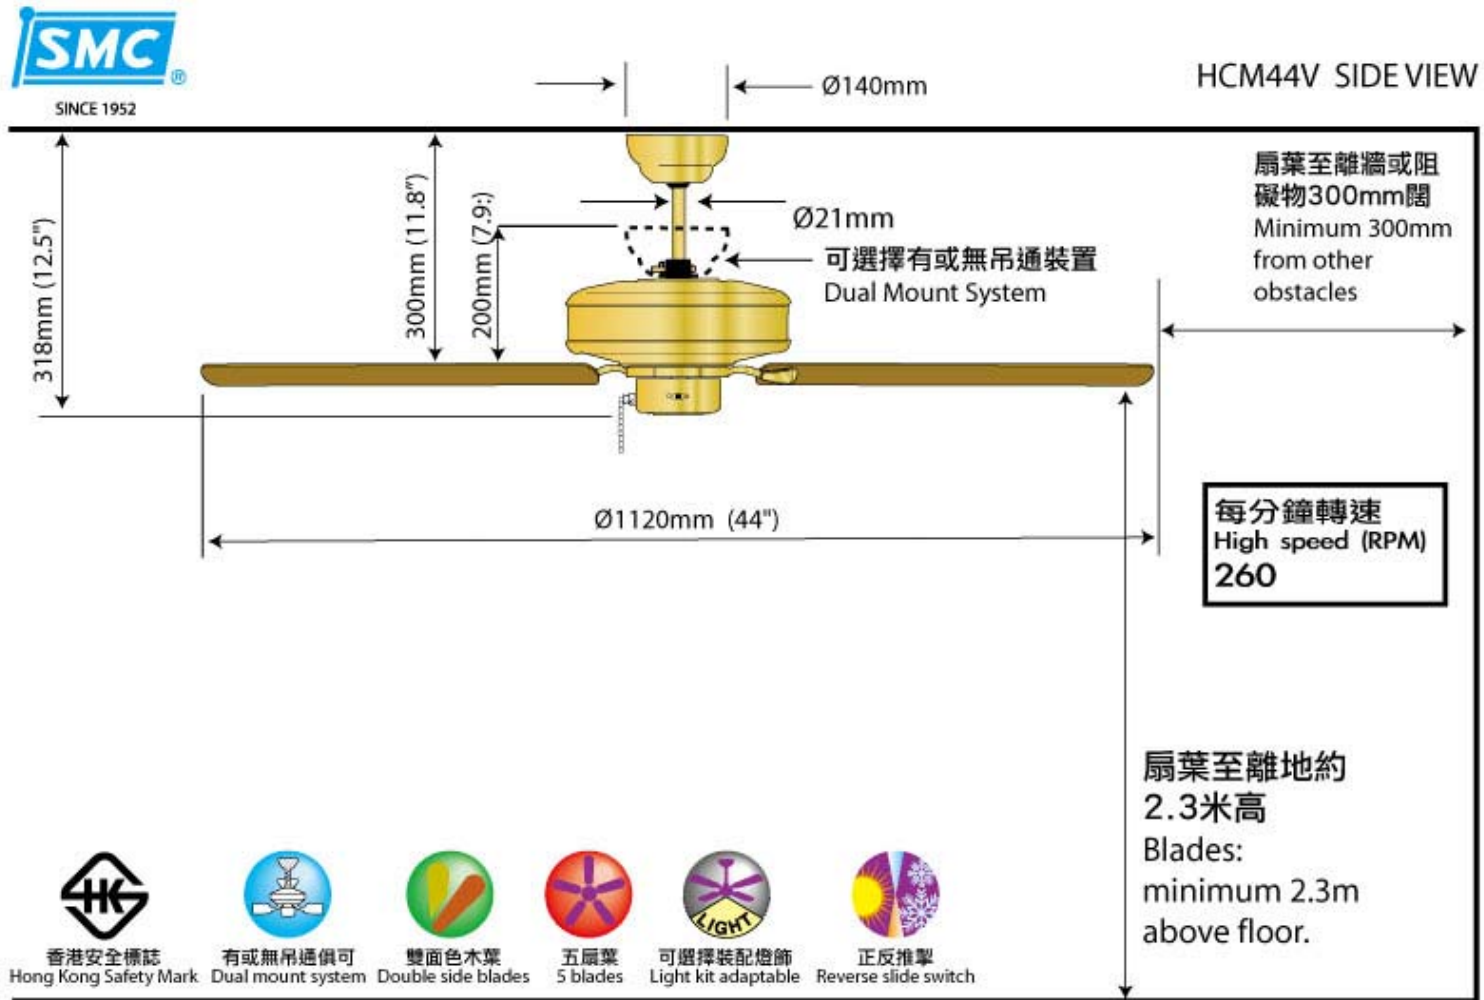

| HCM44VW [CODE: S20] | |
|-----------------------|---|
| 直徑 44 吋配光面木扇葉。 | 44" sweep with high gloss wood blades. |
| 配白色/洗白橡木色木扇葉。 | Reversible white to bleached oak blades. |
| 具備正反掣及三速拉掣，隨意調節風向，風速。 | 3 - speed reversible motor. |
| 顏色：白色。 | Finish : white. |
| 可配多種燈飾。 | Light kit adaptable. |
| 可用吊通或無吊通安裝，以配合較低樓底。 | Select either downrod or close-to-ceiling mounting. |

Dimension

Copyright © 蜆壳電器工業(香港)有限公司
 網址: www.smc.com.hk/fan
 顧客服務熱線: (852) 25580181
 Copyright © Shell Electric Mfg. (H.K.) Co. Ltd.
 www.smc.com.hk/fan
 Customer Service Hotline: (852) 25580181

產品規格以實物為準, 如有變動, 恕不另行通知
 尺寸和重量是近似值
 Specifications are subject to change without prior notice.
 Dimensions and weights at approximate