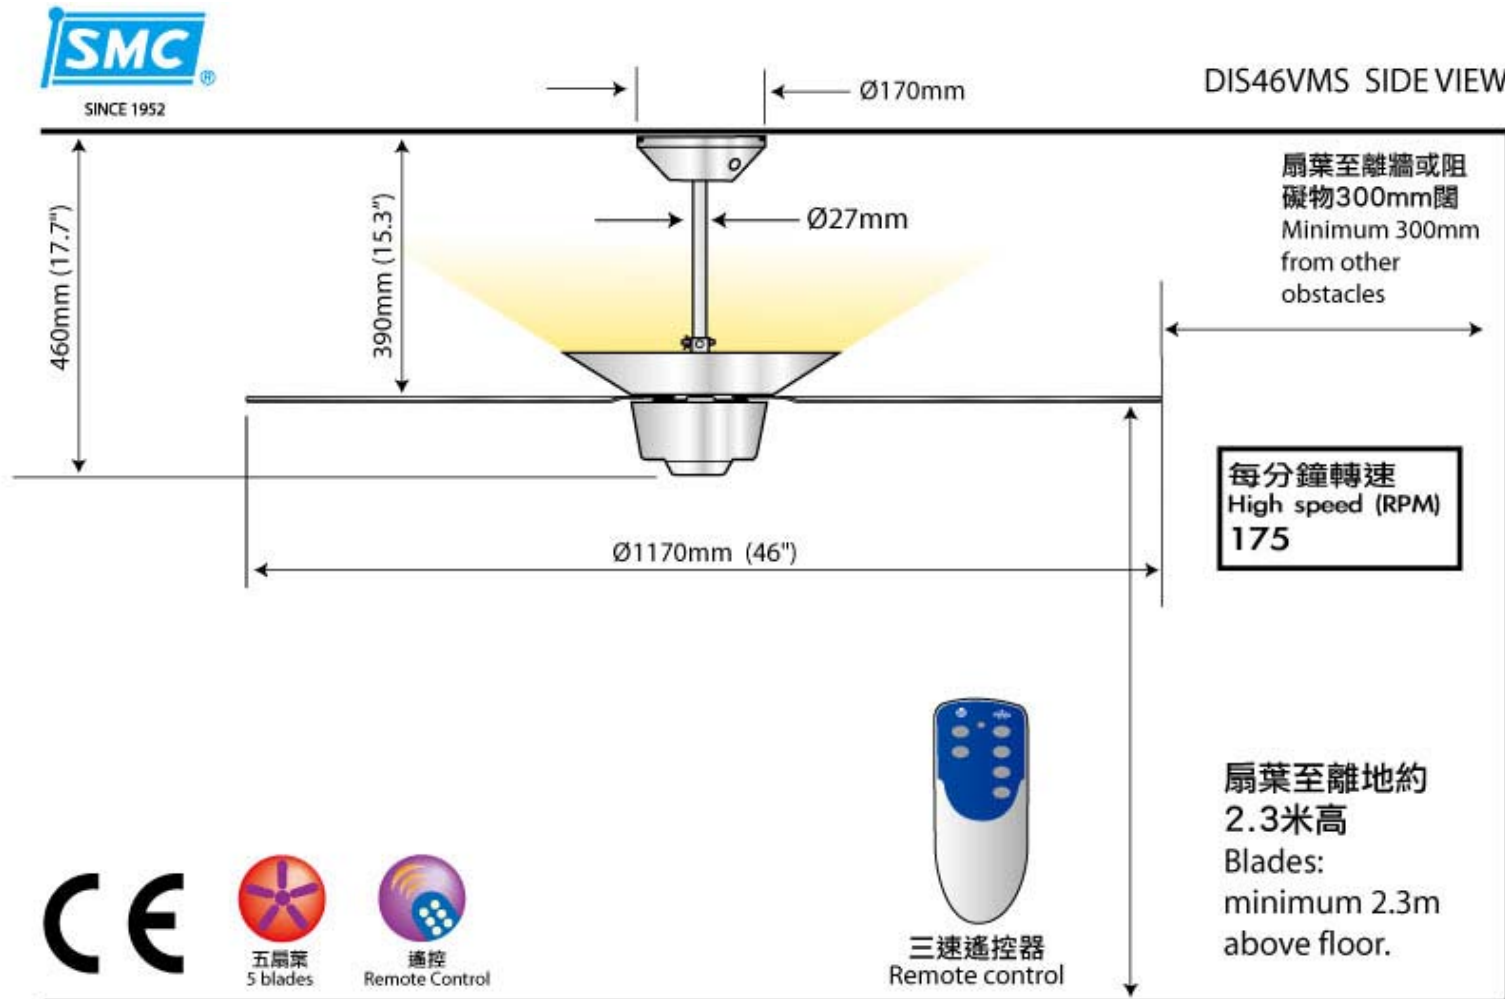

DIS46VMS [CODE: C2]

直徑 46 吋配金屬銀色高級扇葉。	46" sweep with metallic silver finish high quality blades.
具備三速調控，可隨意調節風速。	Quiet 3 - speed and smooth operation
顏色：金屬銀色。	Finish : metallic silver
配備三速遙控器，另附調光功能。	Electronic hand-held remote control with light dimmer.
配備氣氛燈。	Includes dramatic uplight feature
燈泡數量：2 個(Type R7s, 100W)。	No. of bulbs : 2 (Type R7s, 100W).

Dimension

Copyright © 殼壳電器工業(香港)有限公司
 網址: www.smc.com.hk/fan
 顧客服務熱線: (852) 25580181
 Copyright © Shell Electric Mfg. (H.K.) Co. Ltd.
 www.smc.com.hk/fan
 Customer Service Hotline: (852) 25580181

產品規格以實物為準, 如有變動, 恕不另行通知
 尺寸和重量是近似值
 Specifications are subject to change without prior notice.
 Dimensions and weights at approximate