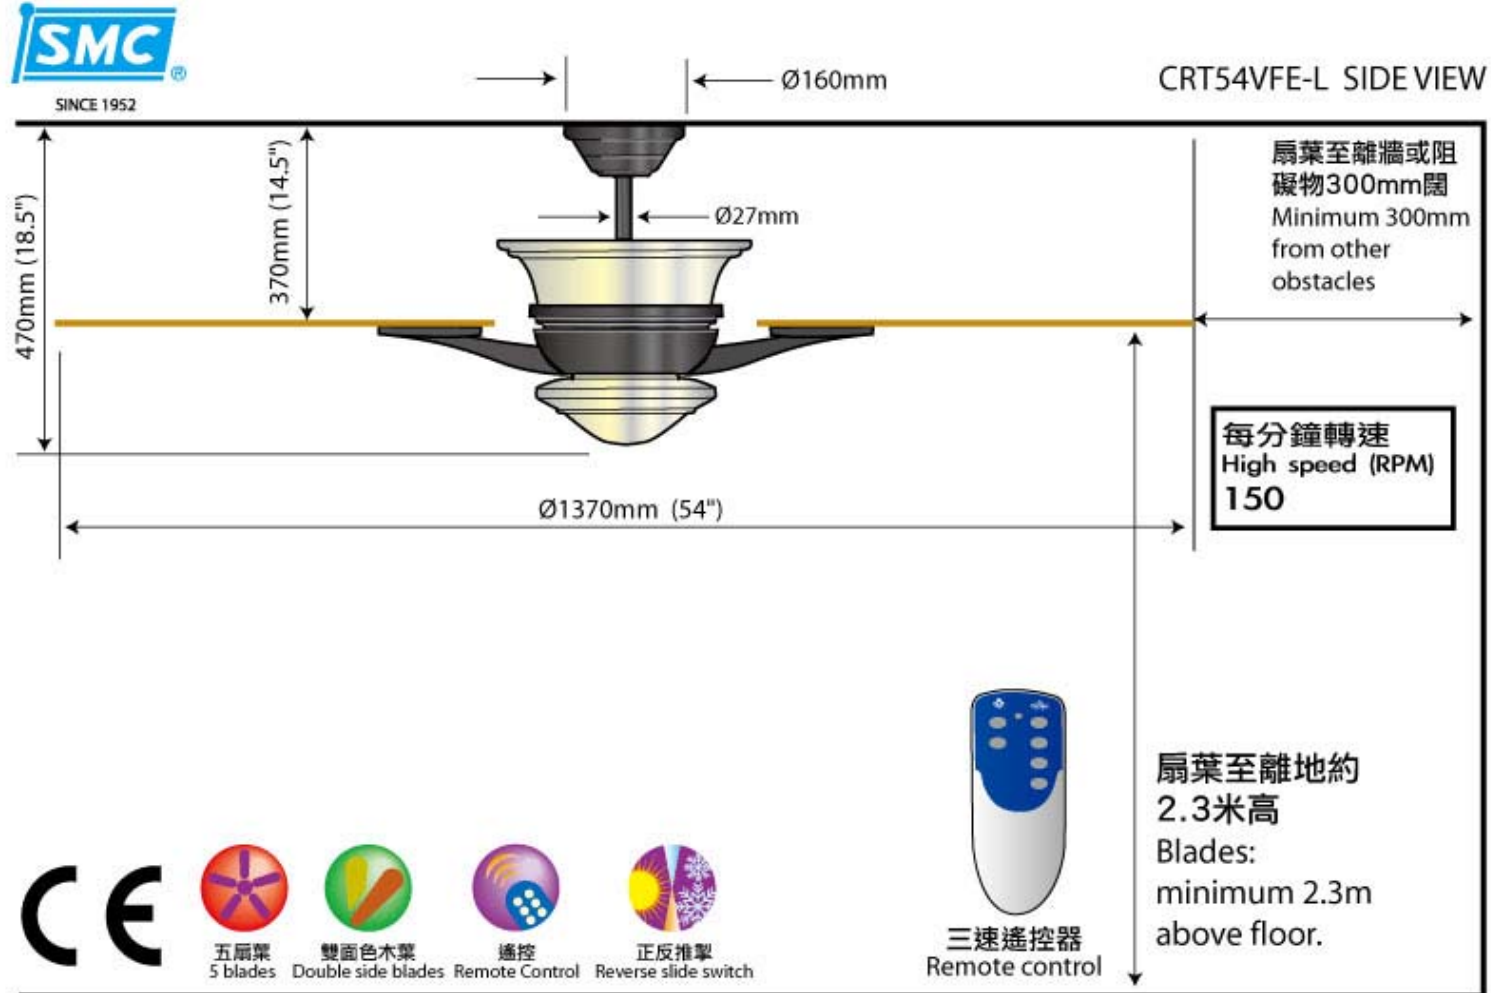

CRT54VFE-L [CODE: D1]

直徑 54 吋配高級夾板木扇葉，配合各種室內佈置。	54" sweep with high quality warp-resistant plywood blades.
配櫻桃木/淺櫻桃木色木扇葉。	Reversible cherry to medium cherry blades.
具備正反擊及三速調控，隨意調節風向，風速。	3 - speed reversible motor.
顏色：天然鐵色。	Finish : Natural Iron.
配備燈飾。	Light kit included.
配備三速遙控器,另附調光功能。	Electronic hand-held remote control with light dimmer.

Dimension

Copyright © 銳亮電器工業(香港)有限公司
 網址: www.smc.com.hk/fan
 顧客服務熱線: (852) 25580181
 Copyright © Shell Electric Mfg. (H.K.) Co. Ltd.
 www.smc.com.hk/fan
 Customer Service Hotline: (852) 25580181

產品規格以實物為準, 如有變動, 恕不另行通知
 尺寸和重量是近似值
 Specifications are subject to change without prior notice.
 Dimensions and weights at approximate